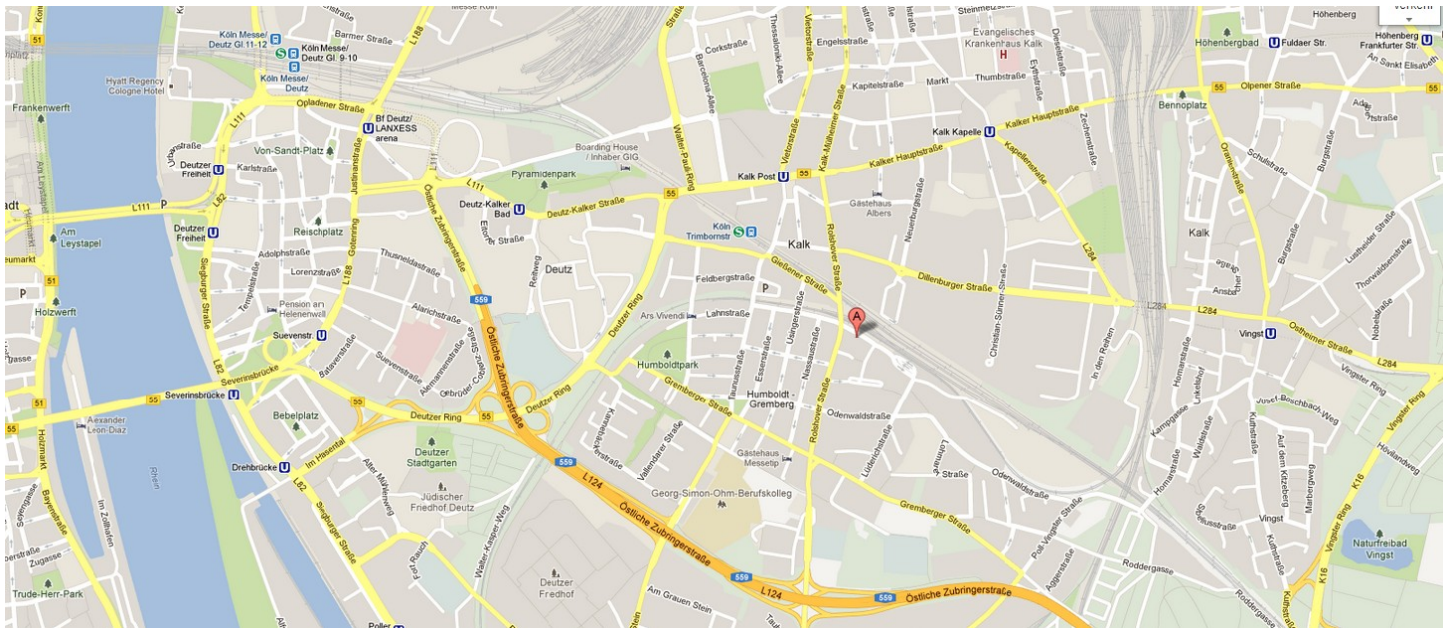

Linnamägi

Executive Search

Gottfried-Hagen-Str. 60
51105 Köln

0221-4744-1171

By Car

From highway A3/A4 intersection Köln-Ost in direction Köln-Zentrum/Köln-Deutz

- Leave highway at exit Lanxess-Arena/Polizeipräsidium
- Drive straight on to the end of the street (police station)
- Turn left into Kalker Hauptstraße
- At the next crossroads turn right into Rolshover Straße
- After the railway tunnel turn left into Gottfried-Hagen-Straße

From highway A3/ A4/A59 intersection Gremberg

- Take highway A559 in direction Köln-Zentrum /Deutz
- Leave highway A559 at exit Köln-Kalk
- Turn right into Rolshover Straße
- At the fourth traffic light (right in front of the railway tunnel) turn right into Gottfried-Hagen-Straße

Visitor parking lot is located behind the building.

By public transport

From central station (Hauptbahnhof) or exhibition station (Deutz/Messe)

- Take subway line S12 direction Hennef or line S13 direction Troisdorf and get out at „Trimbornstraße“

From airport Köln/Bonn

- Take subway line S13 direction Köln and get out at „Trimbornstraße“

From subway station „Trimbornstraße“ about a 5 min. walk

- Leave subway station at exit Trimbornstraße
- Turn right into Taunus-Straße and walk about 200m
- Turn left into Wetzlarer Straße and go to the next traffic light
- Turn opposite into Gottfried-Hagen-Straße